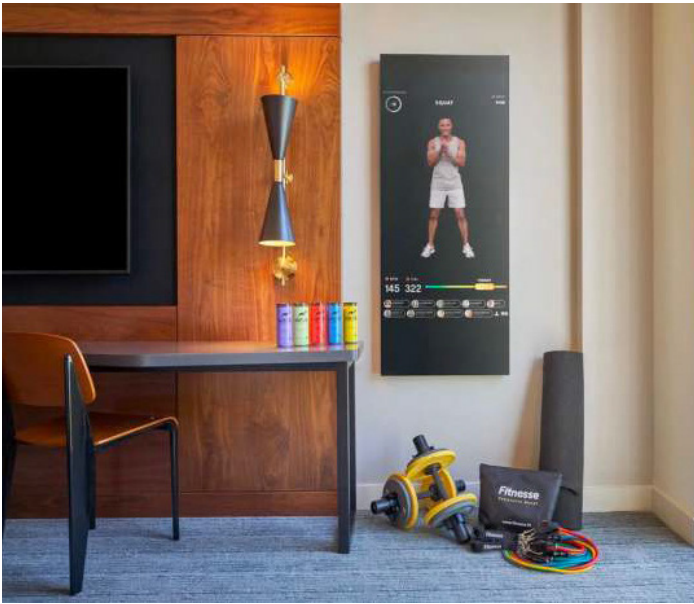

PURCHASER – JWC

OVERVIEW

When BAMO envisioned modern and tech-oriented interiors for The Ameswell Hotel in Silicon Valley, they turned to Bernhardt Hospitality to execute their design. Every detail of the fully-custom seating and casegoods in each guestroom and suite was guided and overseen by our team. That included an innovative storage and armoire unit with lighted shelving, microfridge storage, and a unique fretwork over the closet door, and custom wall units with a sleek integrated desk.

- Tech-savvy and innovative designs
- Mid-century modern inspiration
- Relaxed luxe styling
- #6 on Trip Advisor's Top Hottest Hotels List

ITEMS

Upholstered Benches	255 units	King Upholstered Bedframes	186 units
Closet Units Left	127 units	King Headboards	186 units
Closet Units Right	119 units	Occasional Tables	196 units
Quartz Shelves	246 units	Metal Tables	174 units
Desk/TV Wall Units Left	126 units	Single-Drawer Tables	255 units
Desk/TV Wall Units Right	120 units	Queen Upholstered Bedframes	144 units