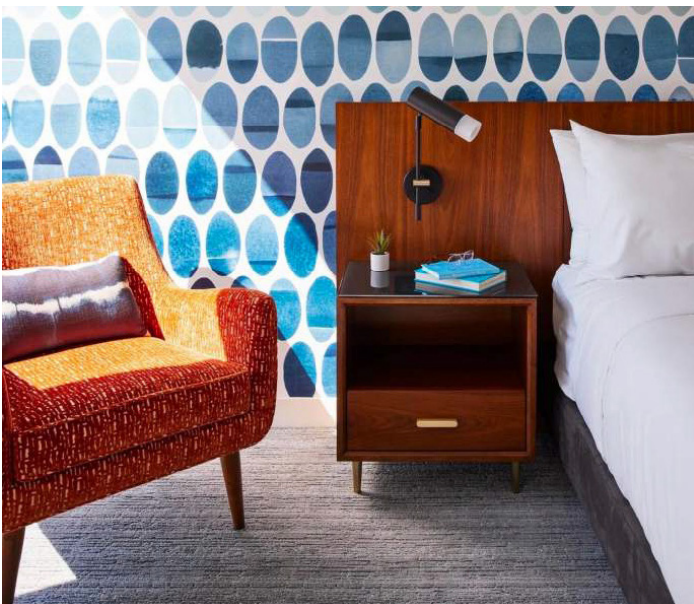

B E R N H A R D T

HOSPITALITY

CUSTOM GUESTROOM SPOTLIGHT

THE AMESWELL HOTEL

PALO ALTO, CA

BRAND – Storey Hospitality

PRODUCT – Custom Casegoods

DESIGNER – BAMO

PURCHASER – JWC

OVERVIEW

When BAMO envisioned modern and tech-oriented interiors for The Ameswell Hotel in Silicon Valley, they turned to Bernhardt Hospitality to execute their design. Every detail of the fully-custom seating and casegoods in each guestroom and suite was guided and overseen by our team. That included an innovative storage and armoire unit with lighted shelving, microfridge storage, and a unique fretwork over the closet door, and custom wall units with a sleek integrated desk.

- Tech-savvy and innovative designs
- Mid-century modern inspiration
- Relaxed luxe styling
- #6 on Trip Advisor's Top Hottest Hotels List

ITEMS

Upholstered Benches	255 units	King Upholstered Bedframes	186 units
Closet Units Left	127 units	King Headboards	186 units
Closet Units Right	119 units	Occasional Tables	196 units
Quartz Shelves	246 units	Metal Tables	174 units
Desk/TV Wall Units Left	126 units	Single-Drawer Tables	255 units
Desk/TV Wall Units Right	120 units	Queen Upholstered Bedframes	144 units